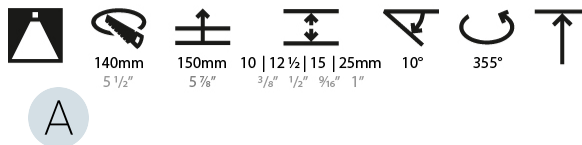

#### RATINGS AND CERTIFICATIONS

Certified By: Certified for North American Standards
IP rating: IP20

Ø 136mm 5 3/8"