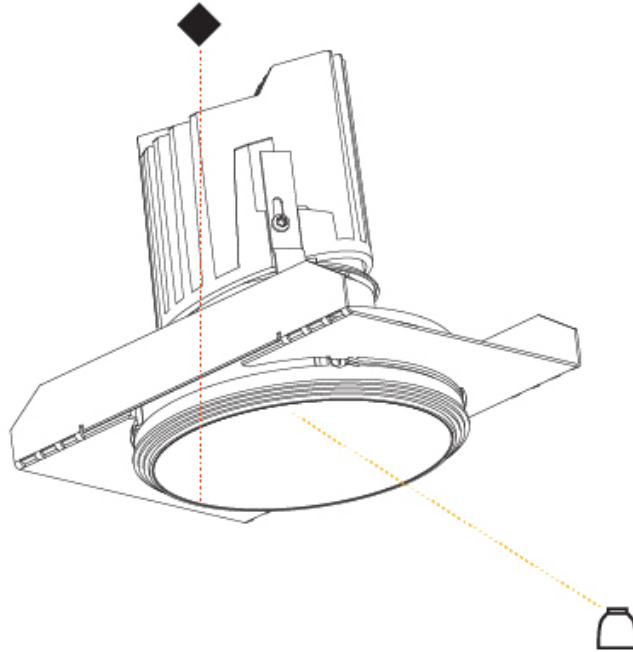

## BIONIQ ROUND SEMI ADJUSTABLE TRIMLESS

A35528-

PROJECT

TYPE

SPECIFIER

QUANTITY

DATE

PROJECT \_\_\_\_\_  
 TYPE \_\_\_\_\_  
 SPECIFIER \_\_\_\_\_  
 QUANTITY \_\_\_\_\_  
 DATE \_\_\_\_\_