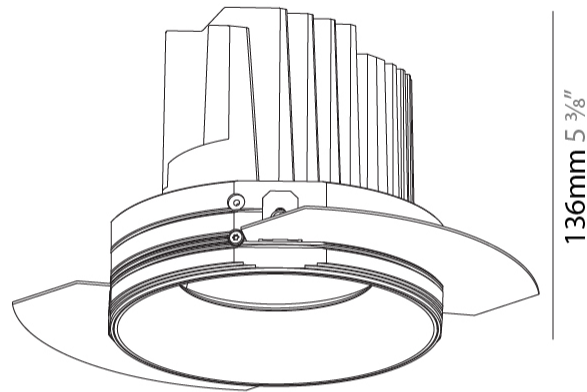

GENERAL

Series: Bioniq
Subseries: Bioniq Round Semi Adjustable
Brand: Prolicht
Division: Architectural
Mounting Type: Trimless
Mounting Location: Ceiling
Subcategory: Downlight

PHYSICAL

Shape: Round
Diameter (mm): 125
Diameter (in): 4 ¹⁵/₁₆
Height (mm): 136
Height (in): 5 ³/₈
Ceiling Thickness (mm): 10 / 12.5 / 15 / 25
Ceiling Thickness (in): 3/8 or 1/2 or 9/16 or 1
Min. Recessing Depth (mm): 150
Min. Recessing Depth (in): 5 ⁷/₈
Light Distribution: Adjustable / Downlight
Fixture Finish: SSR / BKV / CWI / CRY / HAB / LAG / UFT / ITA / RUA / RUR / MIC / FTG / MYG / TWT / LOD / PUS / FRO / FUP / KIA / POP / BLS / SPG / MEY / GOH / GUM / CHC / COM / ABZ / JAG / OBR / MOS / ROR
Fixture Material: Aluminum Die Cast

ELECTRICAL

Lamp Type: LED (Zhaga Standard)
Input Wattage (W): 27.6
Total Output Wattage (W): 25.10
Driver Included: No
Driver Location: Recessed Housing
Input Voltage (V): 120 - 277
Constant Current (MA): 700mA

LED

Number of LEDs: 1
Color Temperature (°K): 2700 / 3000 / 3500 / 4000
Max. Delivered Lumen (lm): 2030 / 2080 / 2186 / 2230
Nominal Lumen (lm): 3210 / 3290 / 3459 / 3530
Efficiency (%): 63.1/61.5/63.2%
Lamp Life (hrs): 50000

OPTICAL

Reflector°: 10, 16, 36

RATINGS AND CERTIFICATIONS

Certified By: Certified for North American Standards
IP rating: IP20